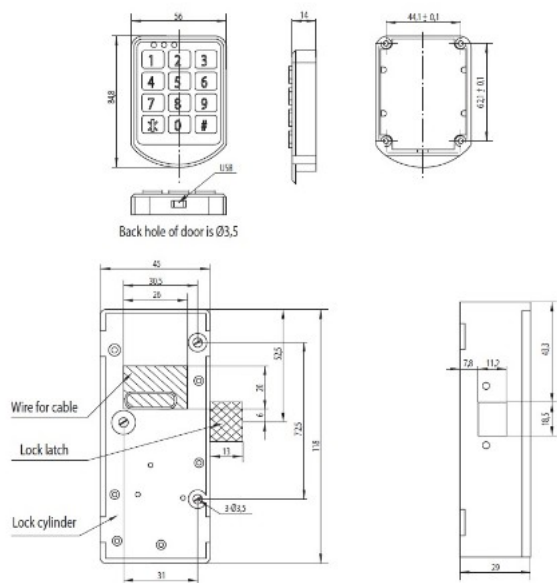

PRODUCT SHEET

Description:

Elec. Combi. "Public" & "Private" Slam Lock DC6V W/External Battery Box. (To be ordered separately under item, 14.60.325-0). With temporary user code but can be re-coded, to permanent code if needed

Item number:

14.60.322-0

| Units | Box | Carton | HS Code | Barcode |
|-------|-----|--------|------------|---|
| Pcs. | 2 | 60 | 8301300000 |  5704866107150 |

SISO A/S

Mileparken 11
DK-2740 Skovlunde
Denmark
VAT: 24786013